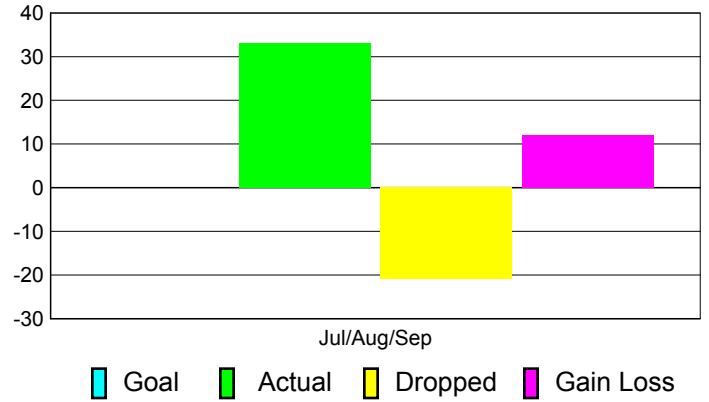

### YTD Status Quo Clubs 2011-2012

Status Quo Clubs Compared to Status Quo Members

## MEMBERSHIP

**Membership Results**  
2011-2012

**Membership**  
2010-2011

Month	Net Memb Goal	Actual New Memb	Actual Dropped Memb	Gain/Loss of Memb	Gain/Loss of Memb
Jul/Aug/Sep		33	-21	12	-17
<b>Totals</b>		<b>33</b>	<b>-21</b>	<b>12</b>	<b>-17</b>

### Membership Results 2011-2012

Goal, New, Dropped, Gain/Loss

### Comparison of Membership Gain/Loss

Current Year Compared to the Previous Year